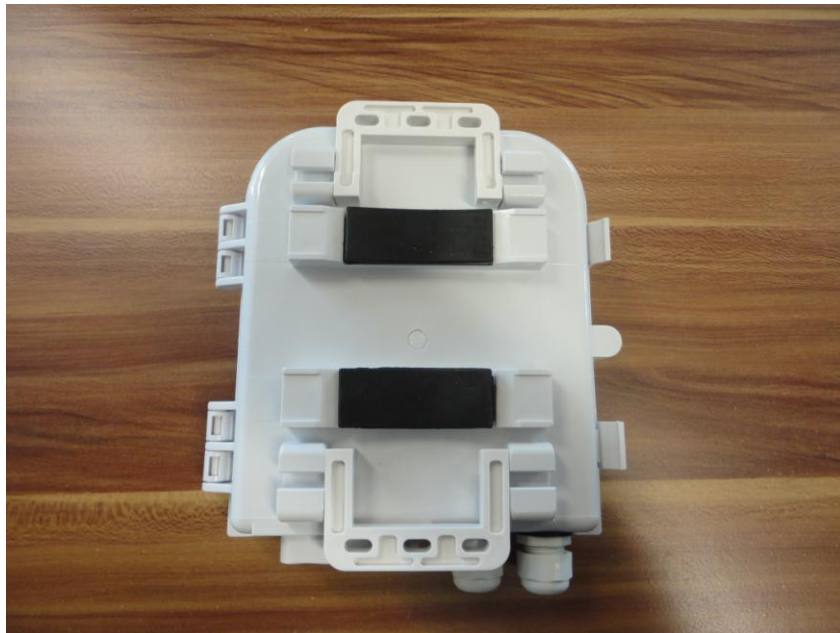

Caladen continue to work on innovation and design, so specifications may change without notice. Please contact our sales department to confirm specification. Errors and omissions excepted.