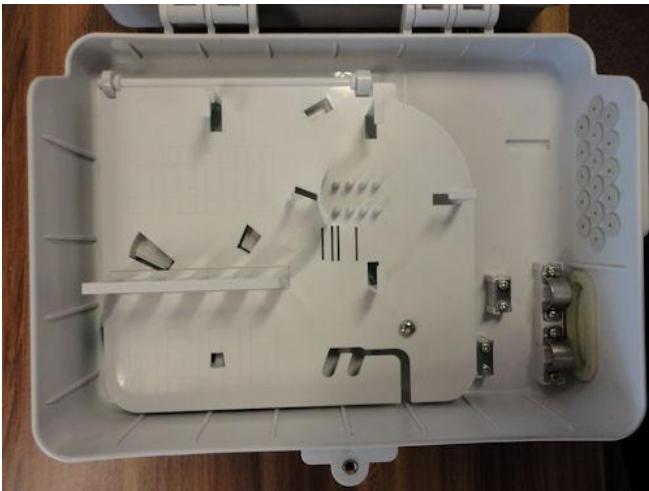

Caladen continue to work on innovation and design, so specifications may change without notice. Please contact our sales department to confirm specification. Errors and omissions excepted.