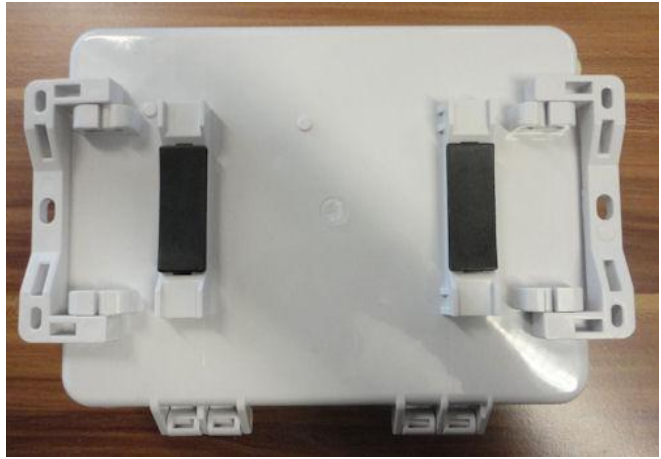

Caladen continue to work on innovation and design, so specifications may change without notice. Please contact our sales department to confirm specification. Errors and omissions excepted.