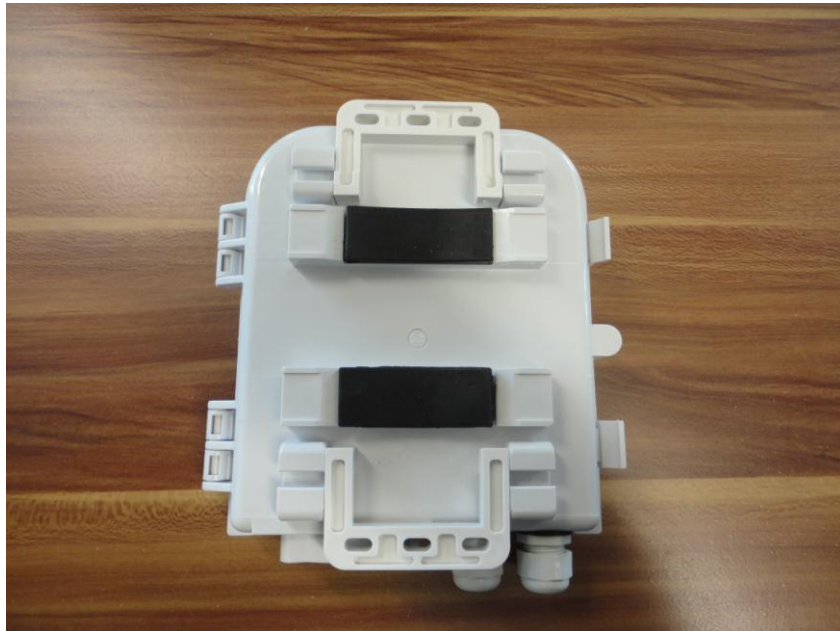

Caladen continue to work on innovation and design, so specifications may change without notice. Please contact our sales department to confirm specification. Errors and omissions excepted.

www.Caladen.com