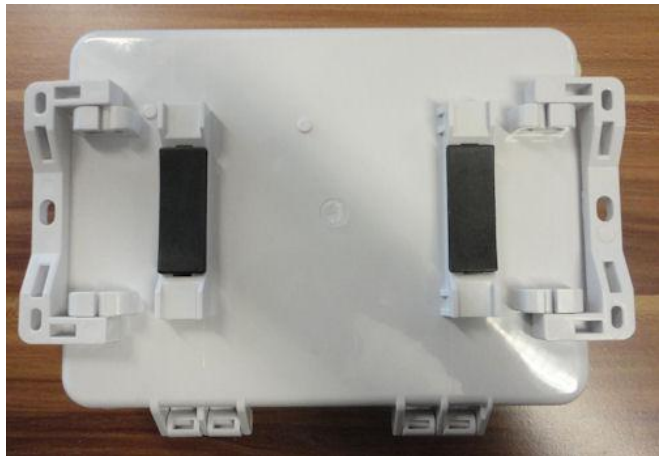

Caladen continue to work on innovation and design, so specifications may change without notice. Please contact our sales department to confirm specification. Errors and omissions excepted.

www.Caladen.com